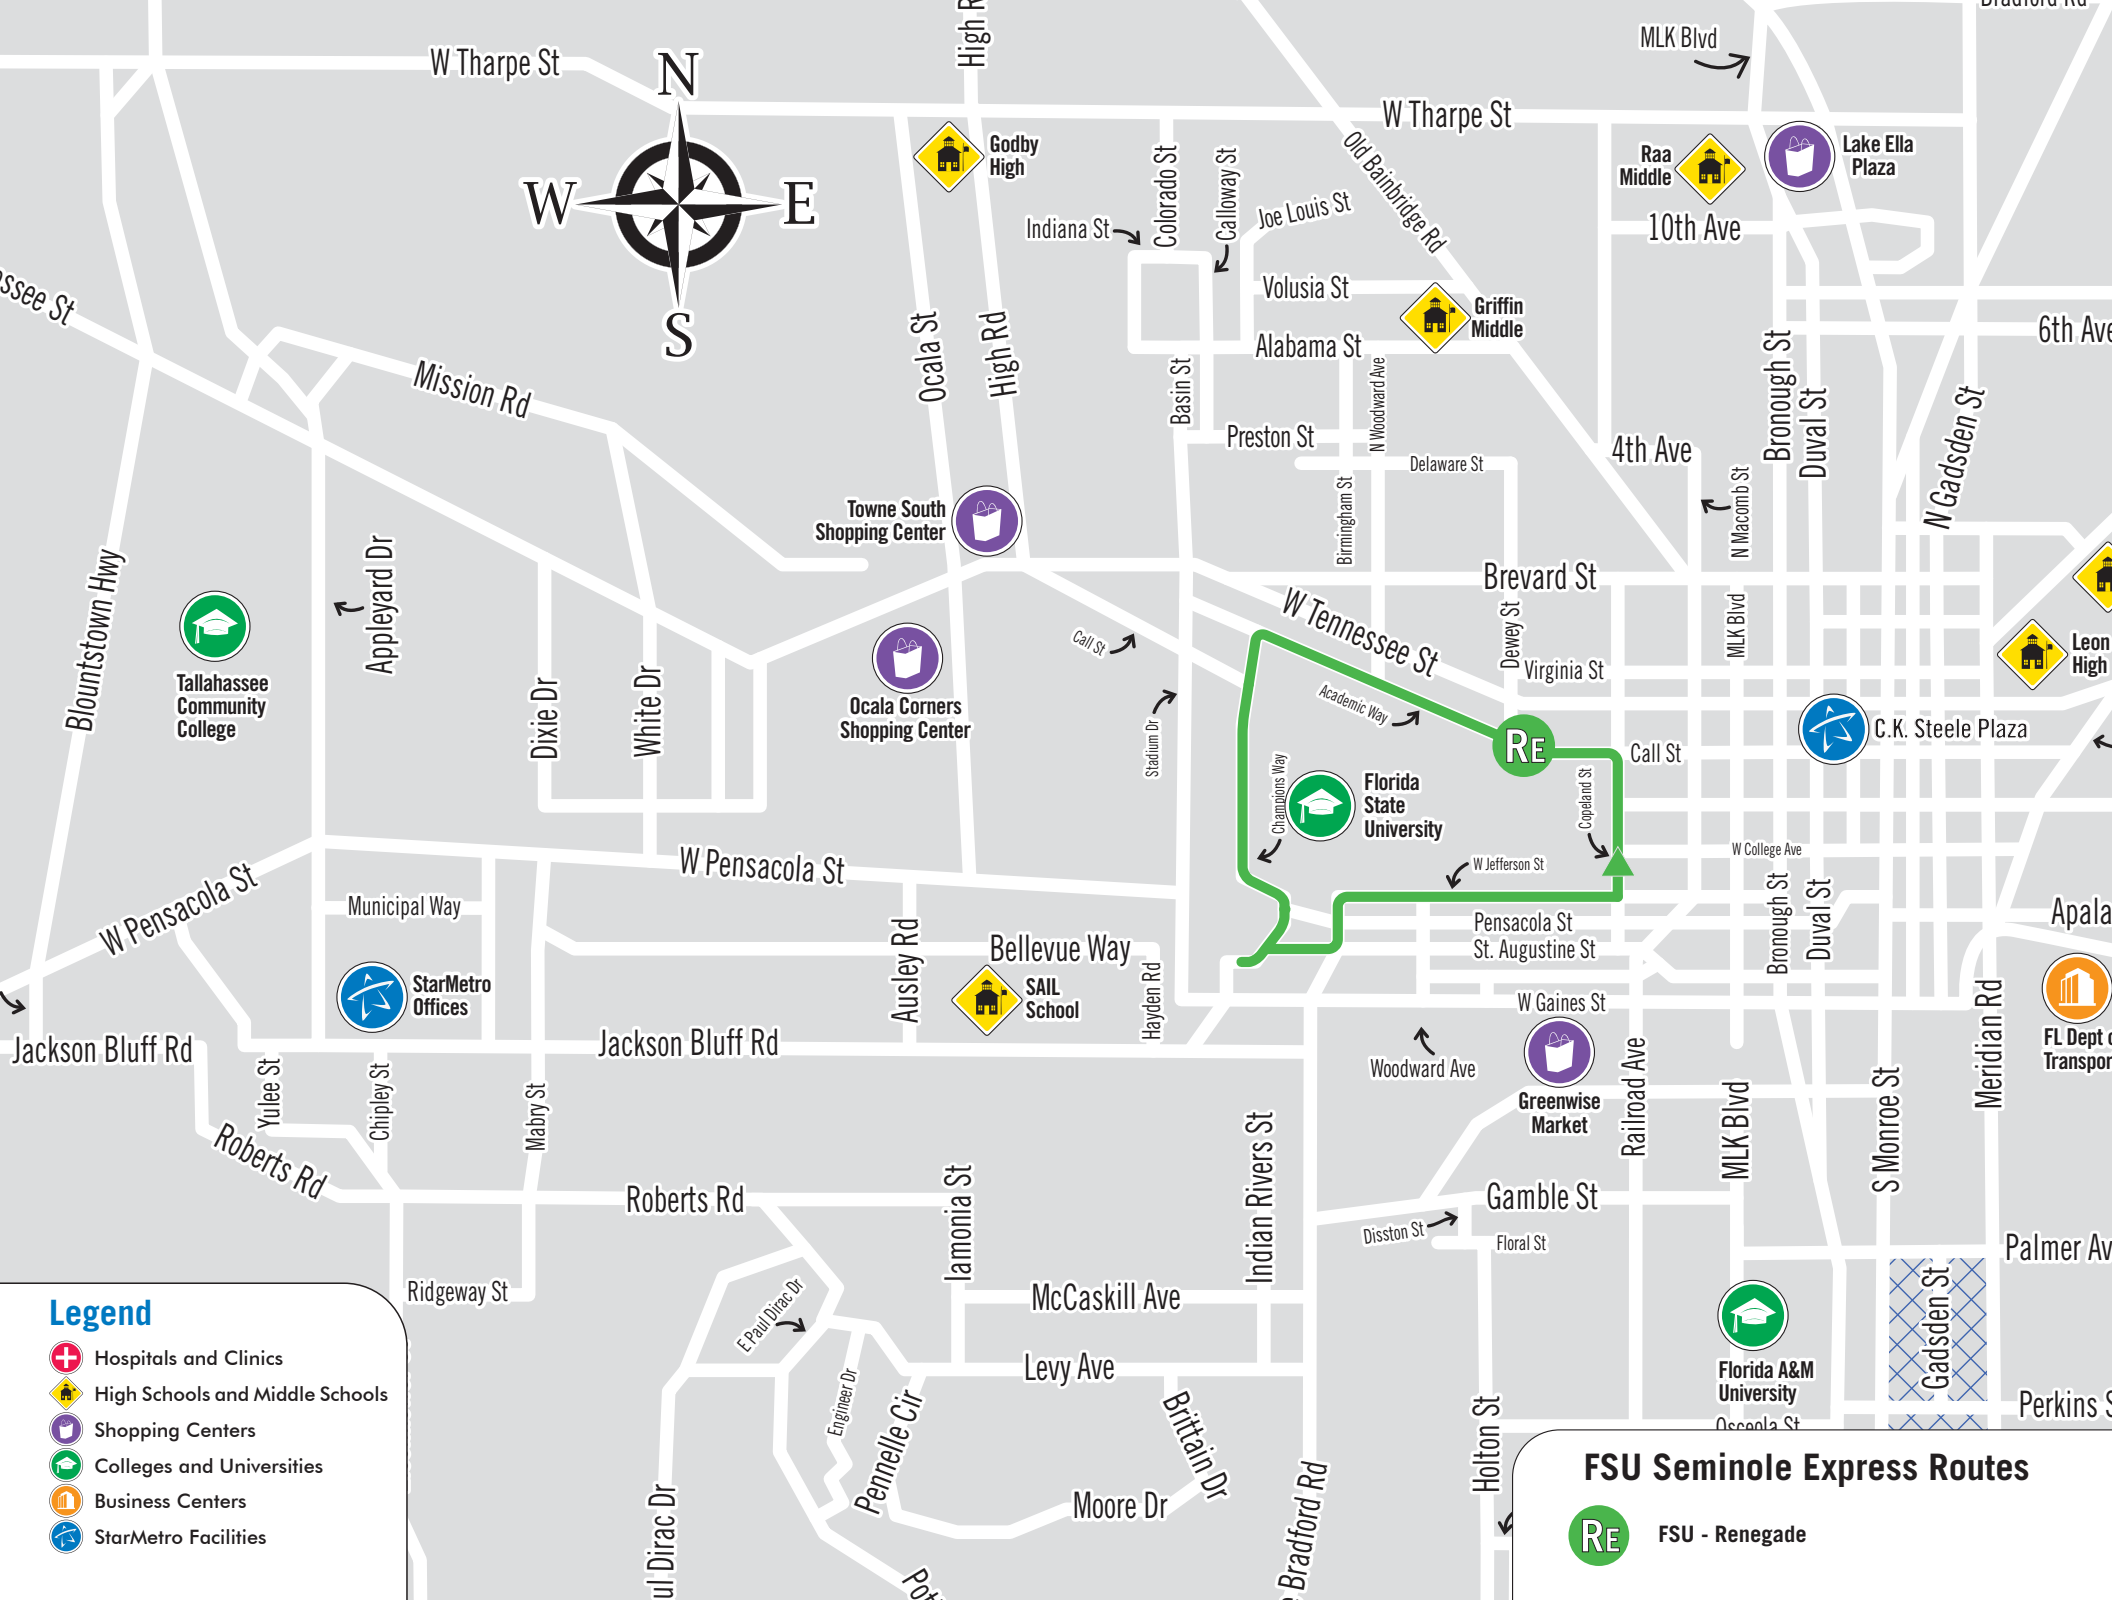

FSU Seminole Express Routes

FSU - Heritage

Legend

- Hospitals and Clinics
- High Schools and Middle Schools
- Shopping Centers
- Colleges and Universities
- Business Centers
- StarMetro Facilities

FSU Seminole Express Routes

NN FSU - Night Nole

- Legend**
- Hospitals and Clinics
 - High Schools and Middle Schools
 - Shopping Centers
 - Colleges and Universities
 - Business Centers
 - StarMetro Facilities

FSU Seminole Express Routes

Os FSU - Osceola

Legend

- Hospitals and Clinics
- High Schools and Middle Schools
- Shopping Centers
- Colleges and Universities
- Business Centers
- StarMetro Facilities

FSU Seminole Express Routes

- FSU - Renegade

Legend

- Hospitals and Clinics
- High Schools and Middle Schools
- Shopping Centers
- Colleges and Universities
- Business Centers
- StarMetro Facilities

FSU Seminole Express Routes

FSU - Tomahawk