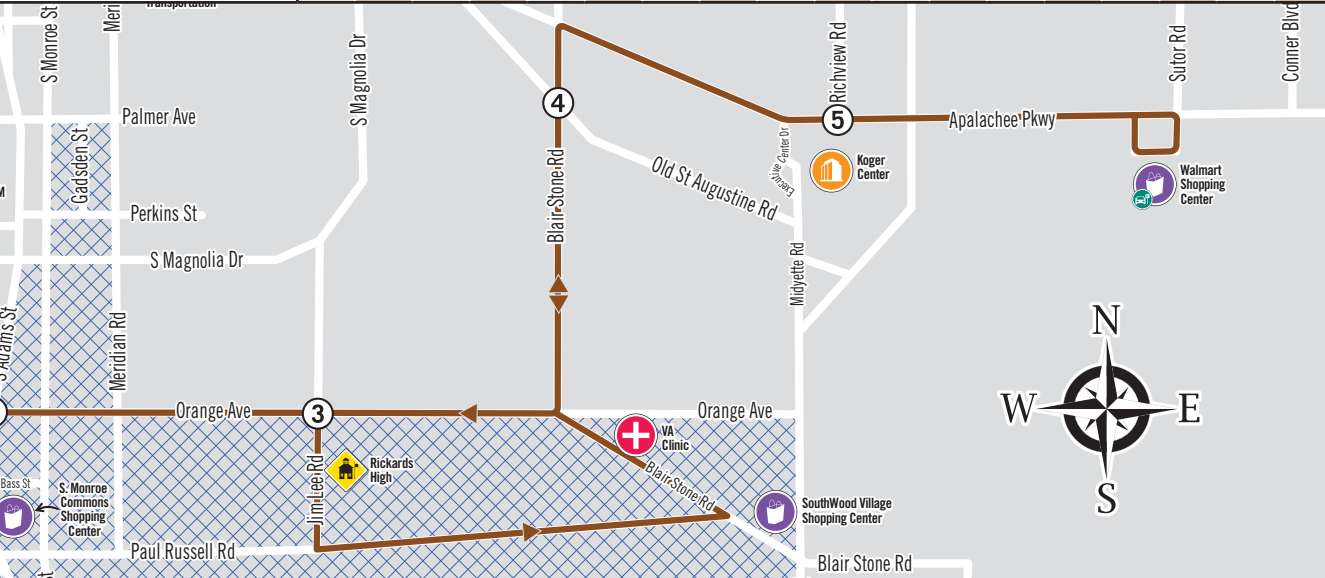

# Live Oak Route (Mon-Fri)

Pensacola St., Innovation Park, Orange Ave., VA Clinic, Koger Center, Walmart Shopping Center  
 Monday - Friday (5:40 a.m. - 7:55 p.m.) | Bus comes every: **45 min**

**Going EAST** (use this chart to head from left to right on the map) →

**Going WEST** (use this chart to head from right to left on the map) ←

Walmart Shopping Center	6:25	7:10	7:55	8:40	9:25	10:10	10:55	11:40	12:25	1:10	1:55	2:40	3:25	4:10	4:55	5:40	6:25	7:10
⑤ Apalachee Pkwy./Richview Rd.	6:30	7:15	8:00	8:45	9:30	10:15	11:00	11:45	12:30	1:15	2:00	2:45	3:30	4:15	5:00	5:45	6:30	7:21
④ Blair Stone Rd./Old St. Augustine Rd.	6:36	7:21	8:06	8:51	9:36	10:21	11:06	11:51	12:36	1:21	2:06	2:51	3:36	4:21	5:06	5:51	6:36	7:27
③ Orange Ave./Jim Lee Rd.	6:41	7:26	8:11	8:56	9:41	10:26	11:11	11:56	12:41	1:26	2:11	2:56	3:41	4:26	5:11	5:56	6:41	7:32
⑥ Orange Ave./Lake Bradford Rd.	6:44	7:29	8:14	8:59	9:44	10:29	11:14	11:59	12:44	1:29	2:14	2:59	3:44	4:29	5:14	5:59	6:44	7:35
⑦ W. Pensacola St./Nina Rd.	6:59	7:44	8:29	9:14	9:59	10:44	11:29	12:14	12:59	1:44	2:29	3:14	3:59	4:44	5:29	6:14	6:59	7:50
StarMetro Offices	7:04	7:49	8:34	9:19	10:04	10:49	11:34	12:19	1:04	1:49	2:34	3:19	4:04	4:49	5:34	6:19	7:04	7:55