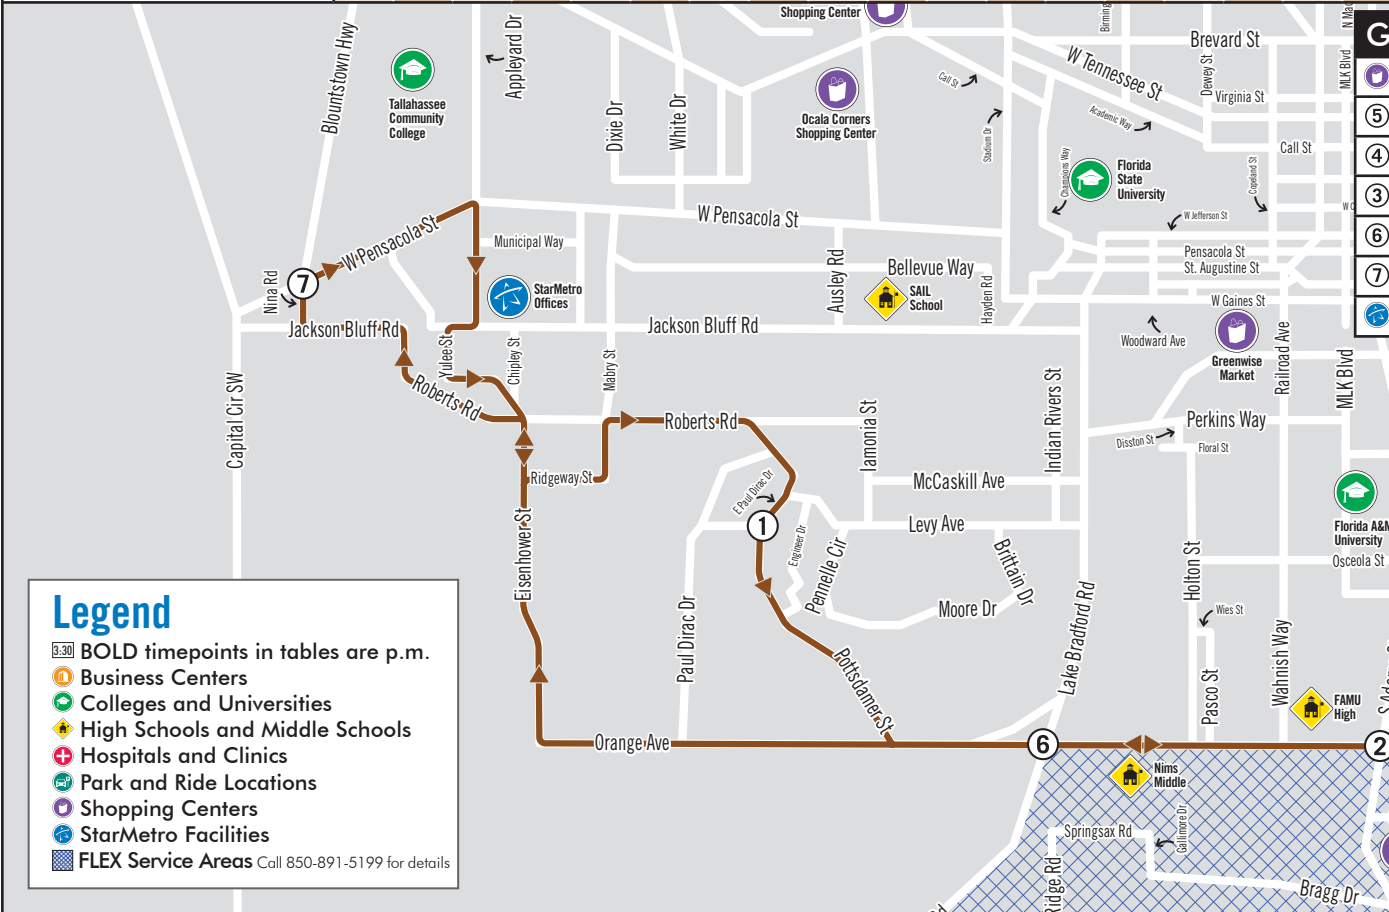

# Live Oak Route (Mon-Fri)

Pensacola St., Innovation Park, Orange Ave., VA Clinic, Koger Center, Walmart Shopping Center  
 Monday - Friday (5:40 a.m. - 7:55 p.m.) | Bus comes every: **45 min**

**Going EAST** (use this chart to head from left to right on the map) →

**Going WEST** (use this chart to head from right to left on the map) ←

Walmart Shopping Center	6:25	7:10	7:55	8:40	9:25	10:10	10:55	11:40	12:25	1:10	1:55	2:40	3:25	4:10	4:55	5:40	6:25	7:10
⑤ Apalachee Pkwy./Richview Rd.	6:30	7:15	8:00	8:45	9:30	10:15	11:00	11:45	12:30	1:15	2:00	2:45	3:30	4:15	5:00	5:45	6:30	7:21
④ Blair Stone Rd./Old St. Augustine Rd.	6:36	7:21	8:06	8:51	9:36	10:21	11:06	11:51	12:36	1:21	2:06	2:51	3:36	4:21	5:06	5:51	6:36	7:27
③ Orange Ave./Jim Lee Rd.	6:41	7:26	8:11	8:56	9:41	10:26	11:11	11:56	12:41	1:26	2:11	2:56	3:41	4:26	5:11	5:56	6:41	7:32
⑥ Orange Ave./Lake Bradford Rd.	6:44	7:29	8:14	8:59	9:44	10:29	11:14	11:59	12:44	1:29	2:14	2:59	3:44	4:29	5:14	5:59	6:44	7:35
⑦ W. Pensacola St./Nina Rd.	6:59	7:44	8:29	9:14	9:59	10:44	11:29	12:14	12:59	1:44	2:29	3:14	3:59	4:44	5:29	6:14	6:59	7:50
StarMetro Offices	7:04	7:49	8:34	9:19	10:04	10:49	11:34	12:19	1:04	1:49	2:34	3:19	4:04	4:49	5:34	6:19	7:04	7:55