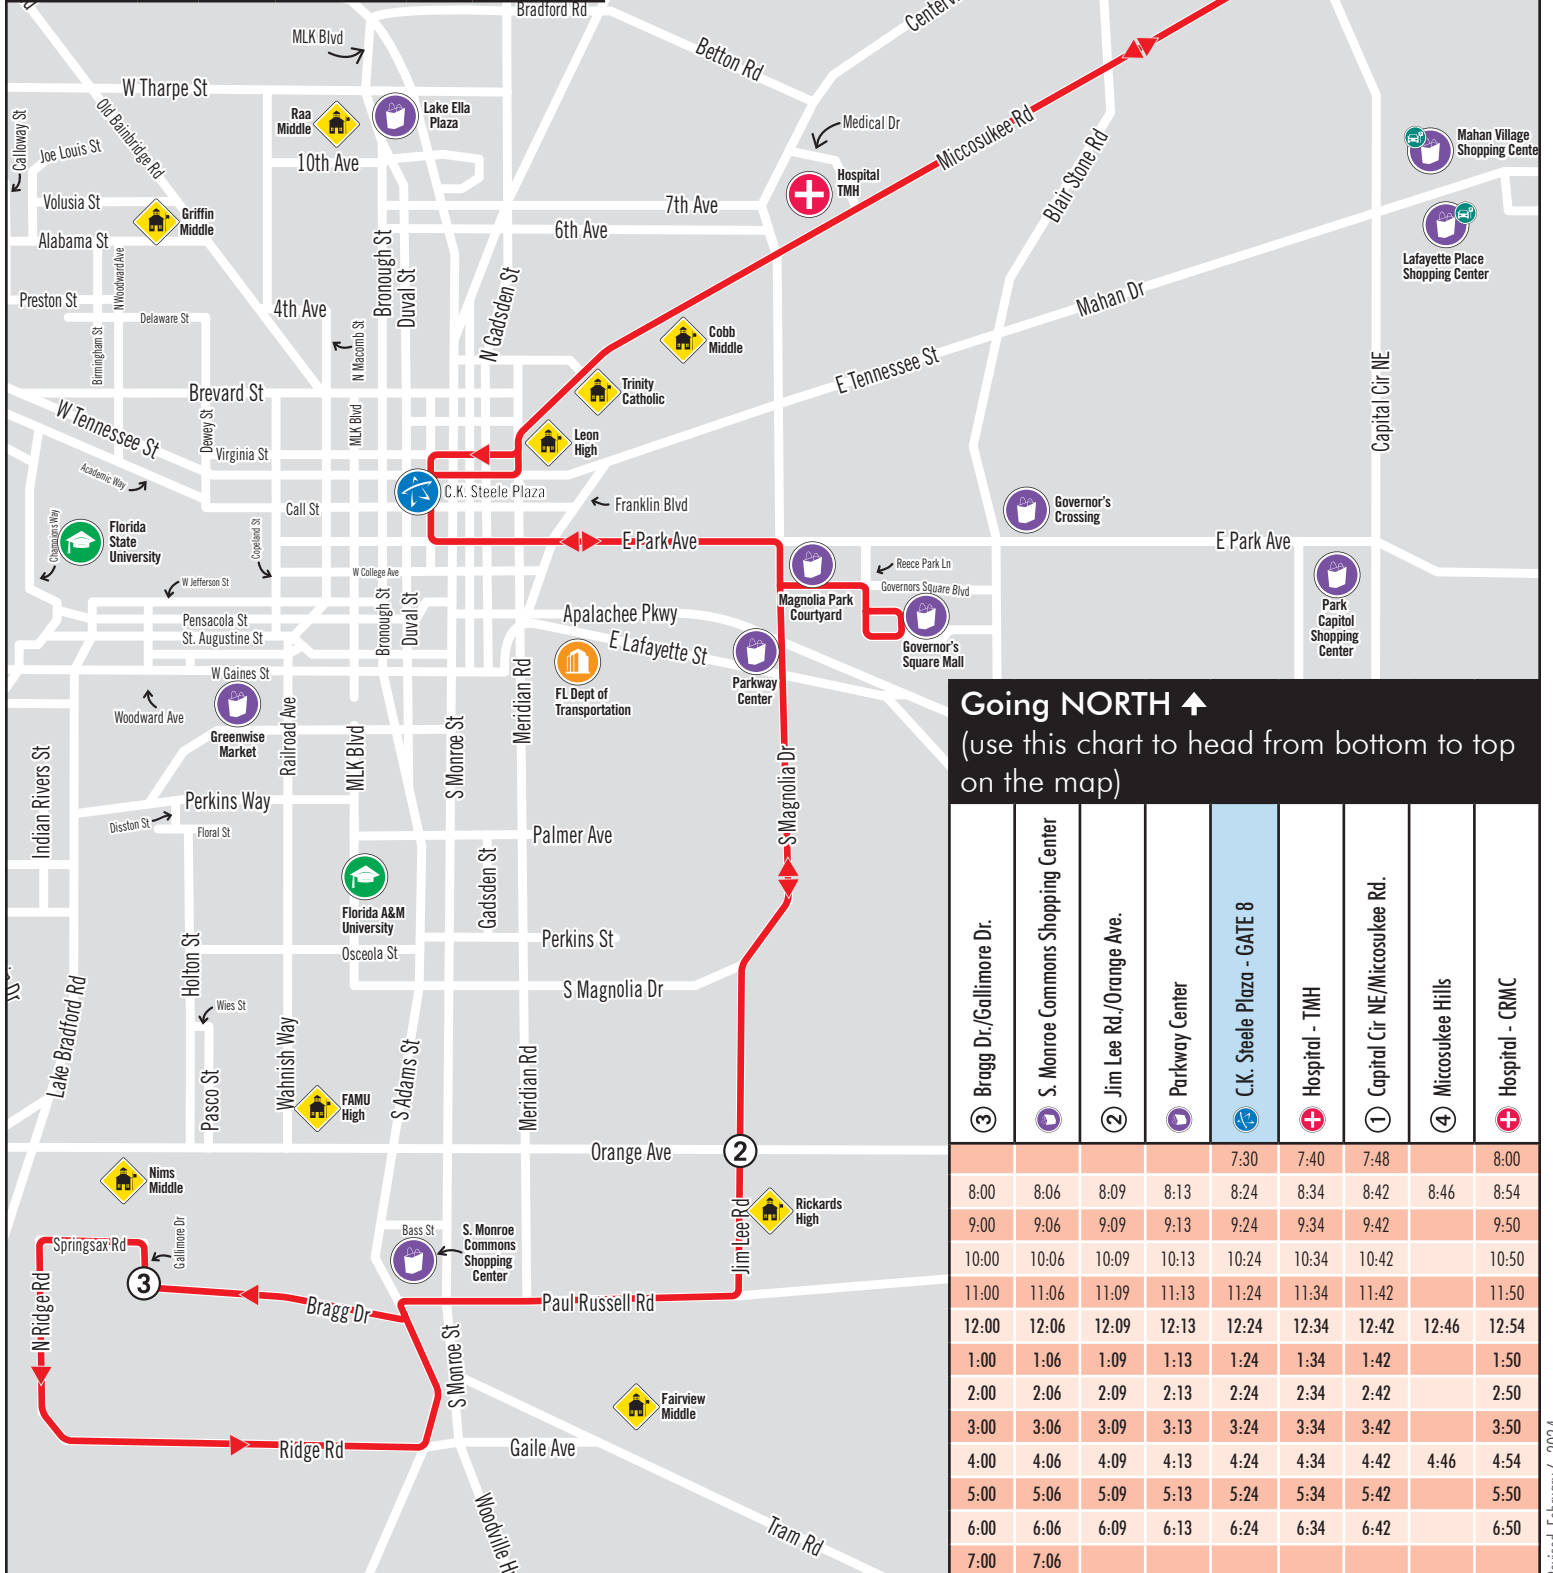

# Gulf Route (Saturdays)

Ridge Rd., Governor's Square Mall, C.K. Steele Plaza, Hospital - TMH, Hospital - CRMC

Saturday (7:30 a.m. - 7:24 p.m.) | Bus comes every: **60 min**

### Going SOUTH ↓

(use this chart to head from top to bottom on the map)

Hospital - CRMC	Capital Cir NE/Micosukee Rd.	Hospital - TMH	C.K. Steele Plaza - GATE 18	Governor's Square Mall	Parkway Center	Jim Lee Rd./Orange Ave.	S. Monroe Commons Shopping Center	Bragg Dr./Gallimore Dr.
7:30								
8:00	8:11	8:19	8:24	8:36	8:39	8:43	8:47	8:54
9:00	9:11	9:19	9:24	9:36	9:39	9:43	9:47	9:54
10:00	10:11	10:19	10:24	10:36	10:39	10:43	10:47	10:54
11:00	11:11	11:19	11:24	11:36	11:39	11:43	11:47	11:54
12:00	12:11	12:19	12:24	12:36	12:39	12:43	12:47	12:54
1:00	1:11	1:19	1:24	1:36	1:39	1:43	1:47	1:54
2:00	2:11	2:19	2:24	2:36	2:39	2:43	2:47	2:54
3:00	3:11	3:19	3:24	3:36	3:39	3:43	3:47	3:54
4:00	4:11	4:19	4:24	4:36	4:39	4:43	4:47	4:54
5:00	5:11	5:19	5:24	5:36	5:39	5:43	5:47	5:54
6:00	6:11	6:19	6:24	6:36	6:39	6:43	6:47	6:54
7:00	7:11	7:19	7:24					

### Going NORTH ↑

(use this chart to head from bottom to top on the map)

Bragg Dr./Gallimore Dr.	S. Monroe Commons Shopping Center	Jim Lee Rd./Orange Ave.	Parkway Center	C.K. Steele Plaza - GATE 8	Hospital - TMH	Capital Cir NE/Micosukee Rd.	Micosukee Hills	Hospital - CRMC
				7:30	7:40	7:48		8:00
8:00	8:06	8:09	8:13	8:24	8:34	8:42	8:46	8:54
9:00	9:06	9:09	9:13	9:24	9:34	9:42		9:50
10:00	10:06	10:09	10:13	10:24	10:34	10:42		10:50
11:00	11:06	11:09	11:13	11:24	11:34	11:42		11:50
12:00	12:06	12:09	12:13	12:24	12:34	12:42	12:46	12:54
1:00	1:06	1:09	1:13	1:24	1:34	1:42		1:50
2:00	2:06	2:09	2:13	2:24	2:34	2:42		2:50
3:00	3:06	3:09	3:13	3:24	3:34	3:42		3:50
4:00	4:06	4:09	4:13	4:24	4:34	4:42	4:46	4:54
5:00	5:06	5:09	5:13	5:24	5:34	5:42		5:50
6:00	6:06	6:09	6:13	6:24	6:34	6:42		6:50
7:00	7:06							